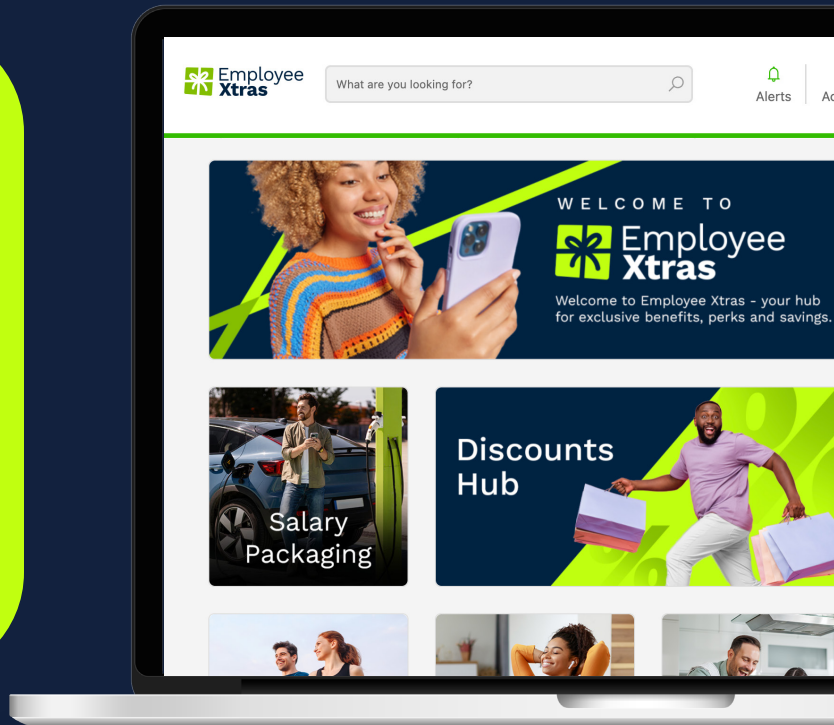

Employee Xtras is your dedicated Employee Benefits and Wellbeing platform!

- Take advantage of exclusive discounts from over 800 retailers either online or in store.
- Purchase discounted eGiftcards through the Gifting Hub.
- Browse the wellbeing centre with an extensive library of recipe, mindfulness, fitness and financial resources.

Have you activated your Employee Xtras account?

Login to Employee Xtras from your smartphone, computer or tablet by visiting www.employeextras.com.au.

Download the Engage app, and access your benefits on the go!