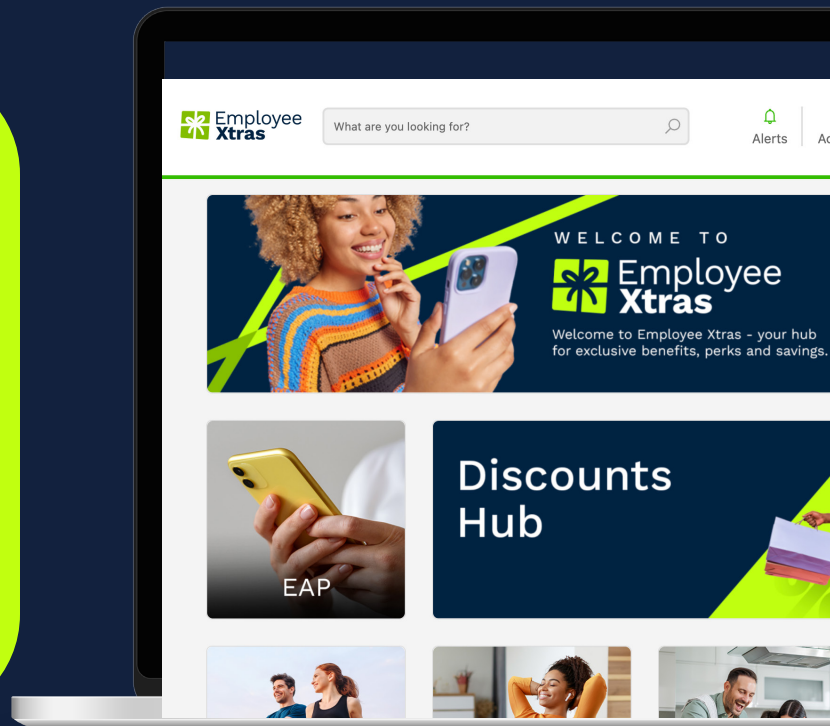

# Employee Xtras is your dedicated Employee Benefits and Wellbeing platform!

- Take advantage of exclusive discounts from over 800 retailers either online or in store.
- Purchase discounted eGiftcards through the Gifting Hub.
- Browse the wellbeing centre with an extensive library of recipe, mindfulness, fitness and financial resources.

## Have you activated your Employee Xtras account?

Login to Employee Xtras from your smartphone, computer or tablet by visiting [www.employeextras.co.nz](http://www.employeextras.co.nz).

Download the Engage app, and access your benefits on the go!