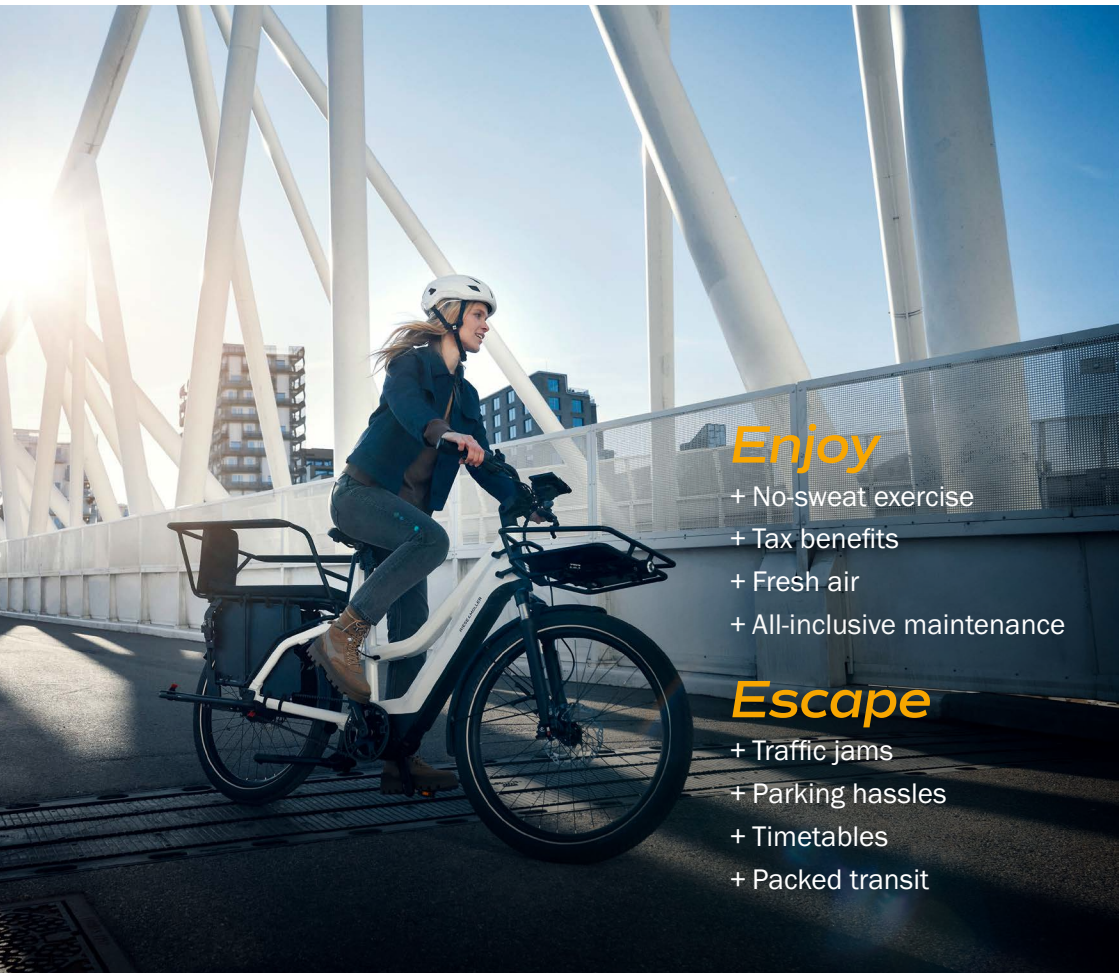

**Employee
Ebike Plans**

Revive Your Drive

Boost your commute with an ebike for reliable commuting times, better health and more fun in your day. Our All-Sorted Ebike Plans from \$20 per week will get you on a premium ebike with all maintenance, repairs and insurance included. We'll also help you with route-finding assistance and bike skills courses.

Revive your drive with Sparque.

Enjoy

- + No-sweat exercise
- + Tax benefits
- + Fresh air
- + All-inclusive maintenance

Escape

- + Traffic jams
- + Parking hassles
- + Timetables
- + Packed transit

Ebikes are just like regular bicycles - only better. Power up hills and into headwinds with a strong pedal-assisted electric motor.

Go everywhere: Cruise along bike lanes and shared paths or take a shortcut through the park.

Go the distance: All of our ebikes have enough power to easily get you through your daily commute - most will travel up to 100km on a single charge.